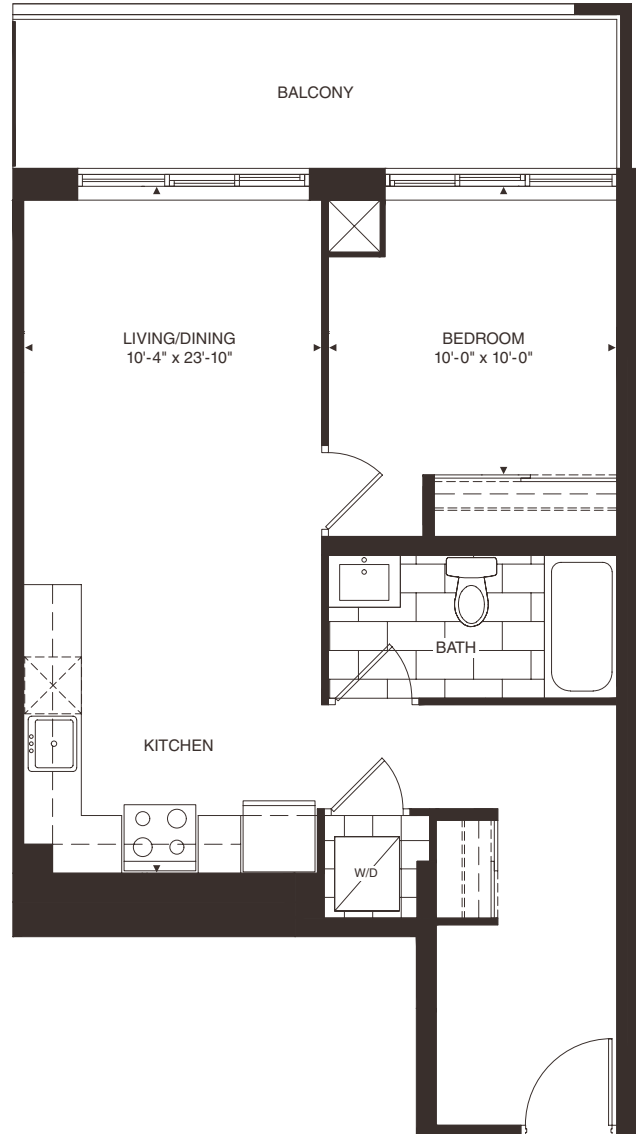

# M-6

609 SQ.FT.

1 BEDROOM  
 SUITES 201, 301, 401, 501, 601, 701, 801

**EMPIRE MIDTOWN**

Sizes and specifications are subject to change without notice. Actual usable space may vary from any stated floor area. All dimensions are approximate and are subject to normal construction variances. Measurements of rooms set forth on any floor plan may be taken at the widest points of each given room (as if the room were a perfect rectangle), without regard for any cutouts or cabinetry. Floor measurements were calculated on the middle floor of typical floor plates. Balcony and column locations may vary as per elevation feature. Balconies may be different on varying levels. Furniture and accessories are not included and are shown only as display. Please see a sales representative for availability and details. E.&O.E