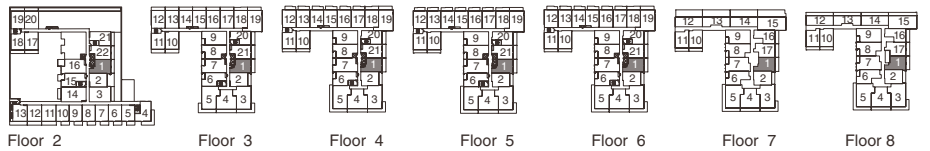

# M-6

609 SQ.FT.

1 BEDROOM  
 SUITES 201, 301, 401, 501, 601, 701, 801

**EMPIRE MIDTOWN**

Sizes and specifications are subject to change without notice. Actual usable space may vary from any stated floor area. All dimensions are approximate and are subject to normal construction variances. Measurements of rooms set forth on any floor plan may be taken at the widest points of each given room (as if the room were a perfect rectangle), without regard for any cutouts or cabinetry. Floor measurements were calculated on the middle floor of typical floor plates. Balcony and column locations may vary as per elevation feature. Balconies may be different on varying levels. Furniture and accessories are not included and are shown only as display. Please see a sales representative for availability and details. E.&O.E